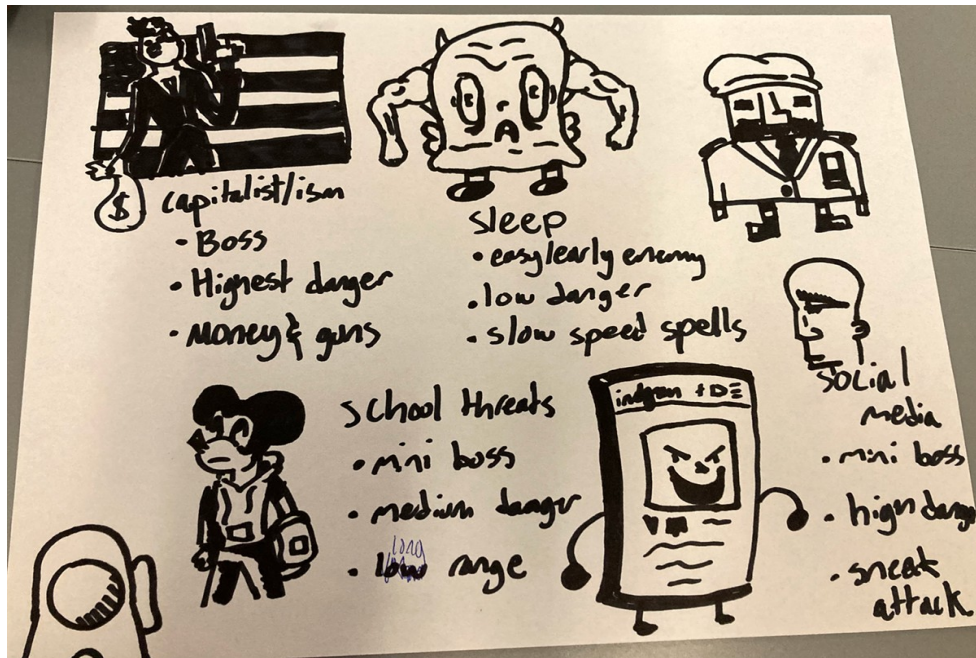

# Gallery of Foes

Adrian P.

## Social Media

### Powers

- Depletes self esteem when seen or heard.
- Travels at extreme speeds in areas where wifi is available

# Mental Health

SAD triangle

Parents: depress boy

Rank: mini-boss

Strength: 3/3

Roars  
In sanity