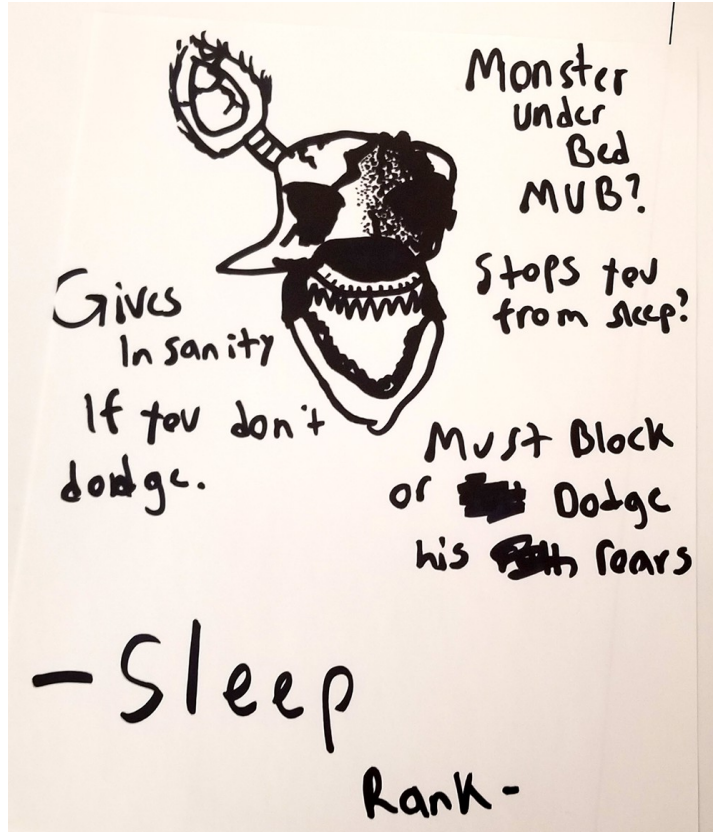

# Gallery of Foes

Adrian P.

### Powers

- Depletes self esteem when seen or heard.
- Travels at extreme speeds in areas where wifi is available

# Mental Health

SAD triangle

Parents: depress boy

Rank: mini-boss

Strength: 3/3

Roars  
In sanity